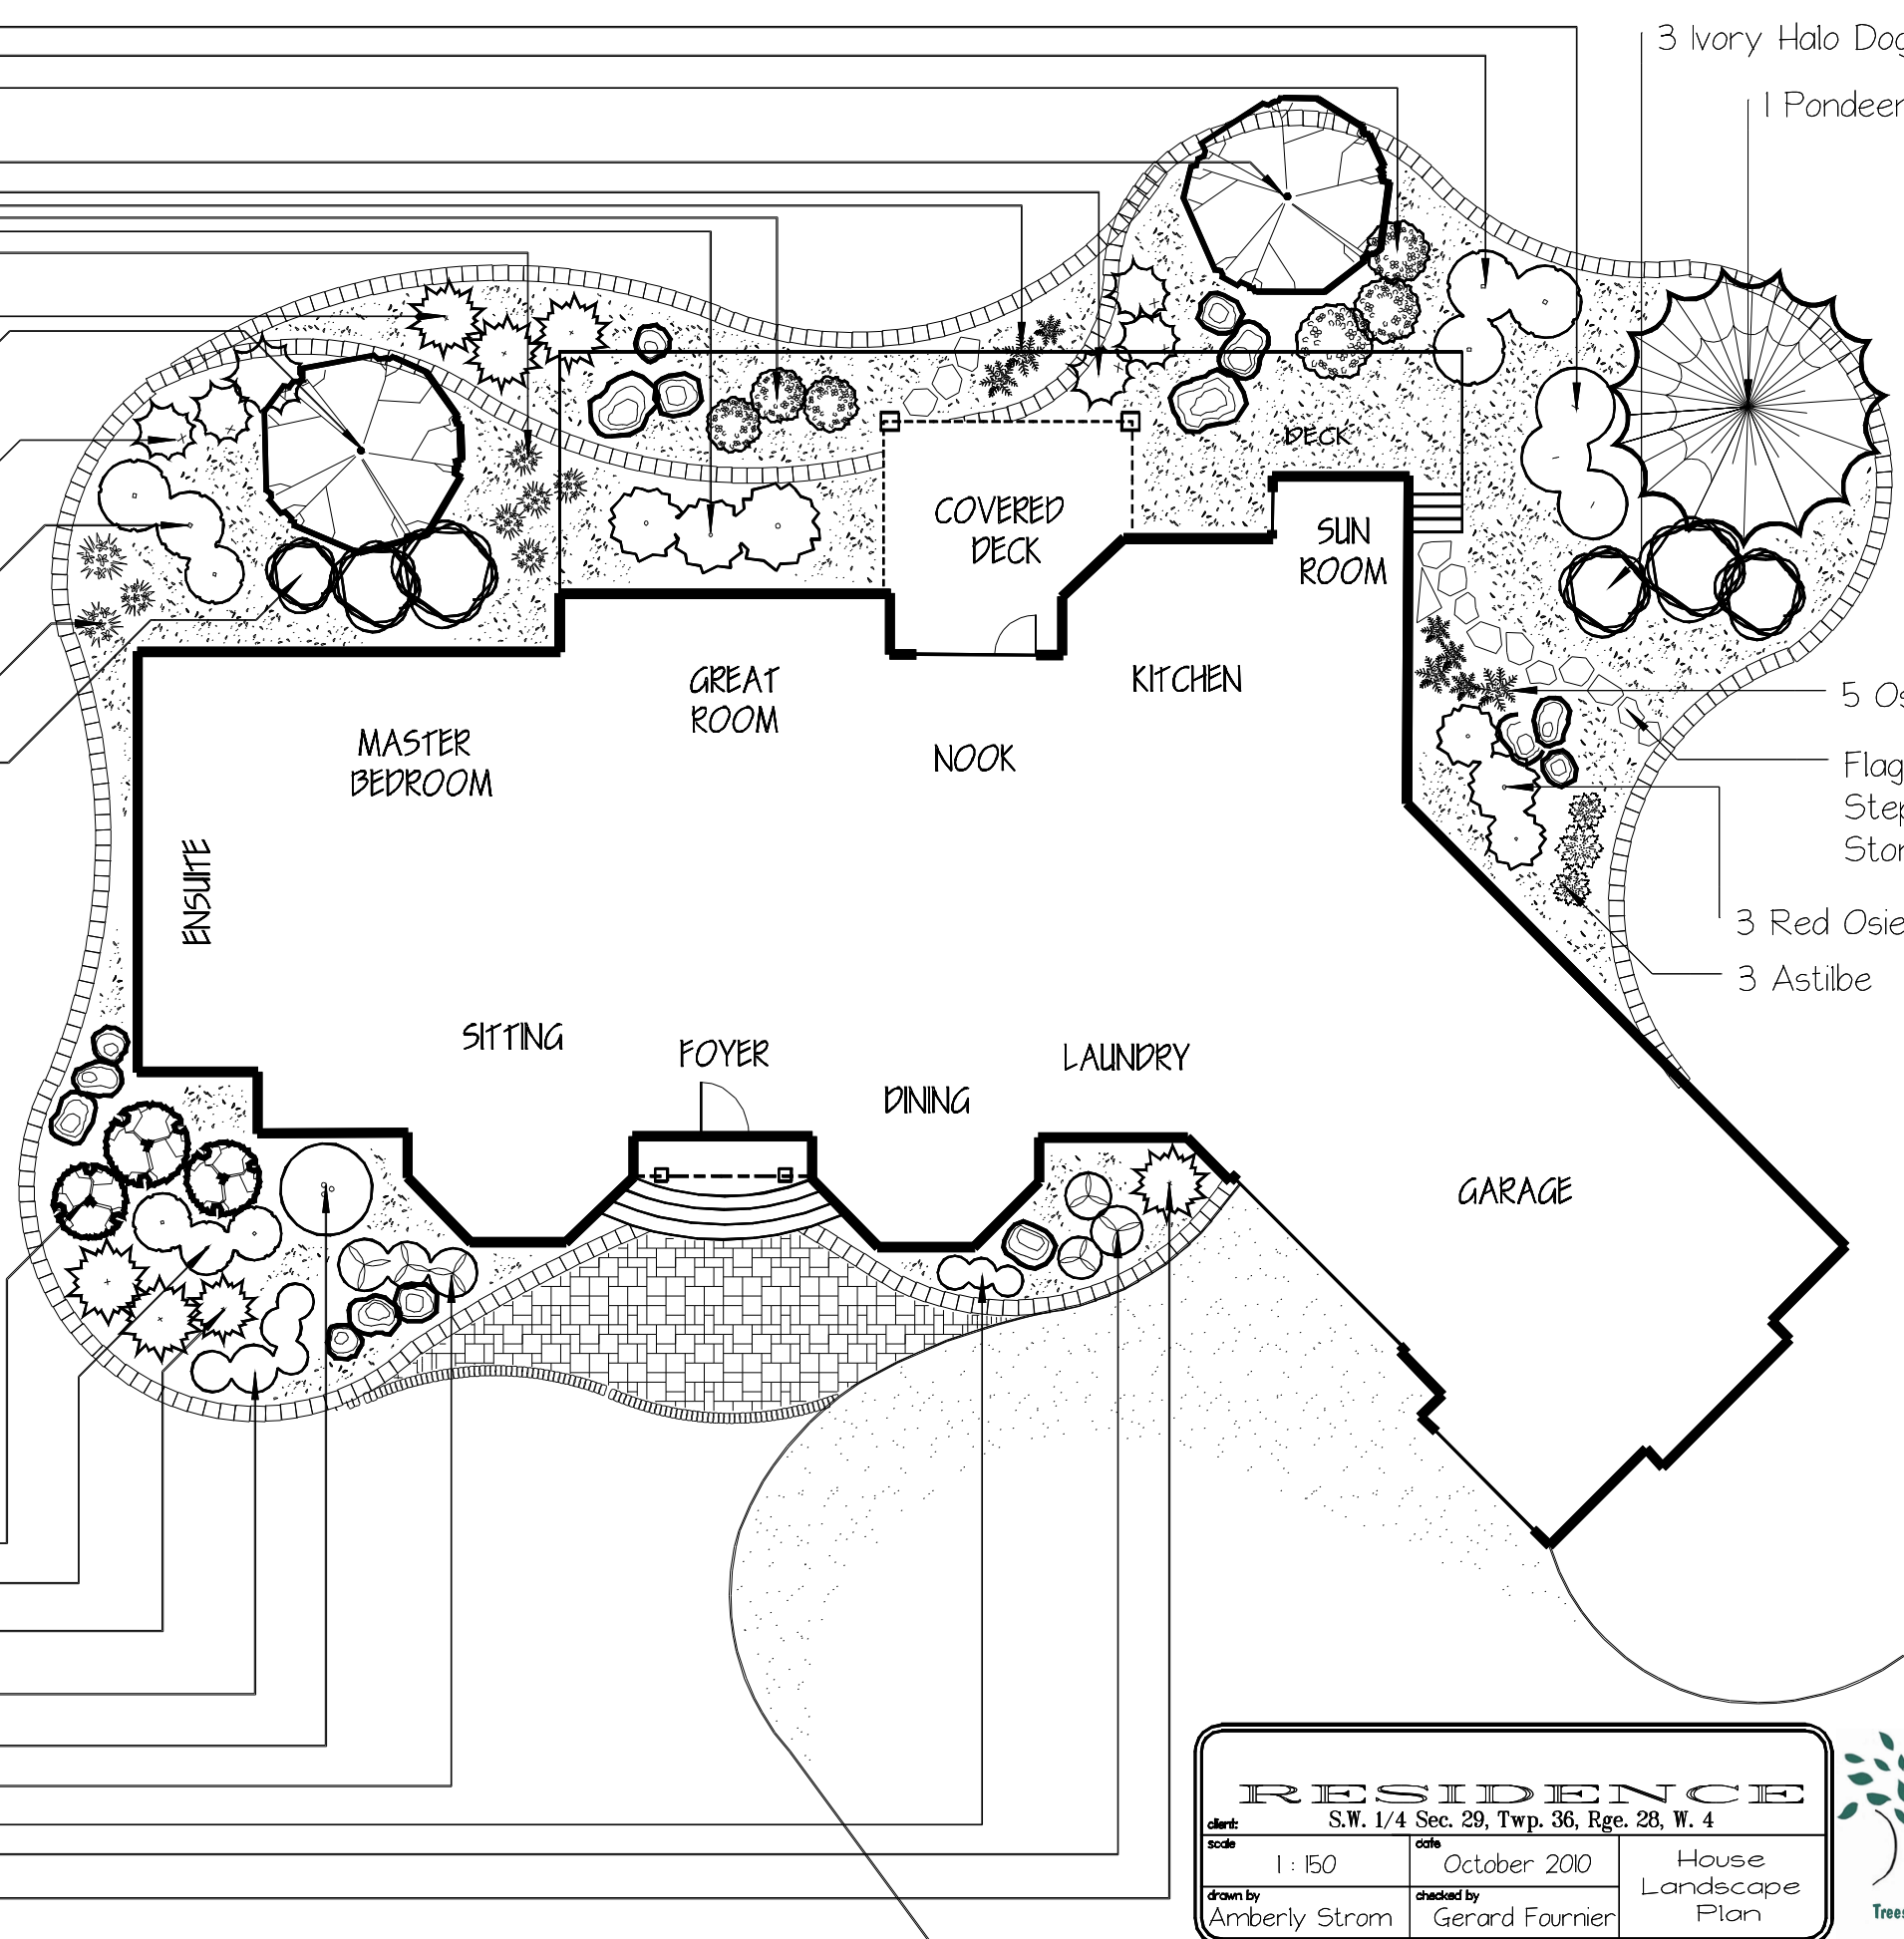

- 3 Ivory Halo Dogwood
- 1 Pondeerosa Pine

- 3 Swedish Columnar Aspen
- 3 Dwarf Winged Burning Bush
- 3 Dwarf Mugho Pine
- 5 Echinacea - Coneflower "Razzmatazz"
- 1 Mockorange
- 3 Russet Buffalo Berry
- 3 Echinacea - Coneflower "Razzmatazz"
- 3 Russet Buffalo Berry
- 1 Dwarf Mugho Pine

- 5 Ostrich Fern
- Flagstone Stepping Stones
- 3 Red Osier Dogwood
- 3 Astilbe

RESIDENCE		
S.W. 1/4 Sec. 29, Twp. 36, Rge. 28, W. 4		
client:	date:	House
scale:	October 2010	Landscape
drawn by:	checked by:	Plan
Amberly Strom	Gerard Fournier	